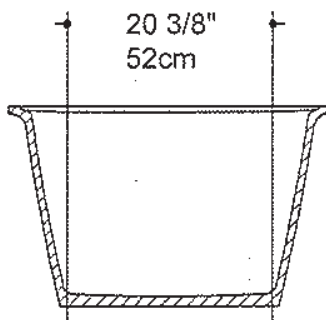

SPECIFICATION DRAWING

TUB

MK 35