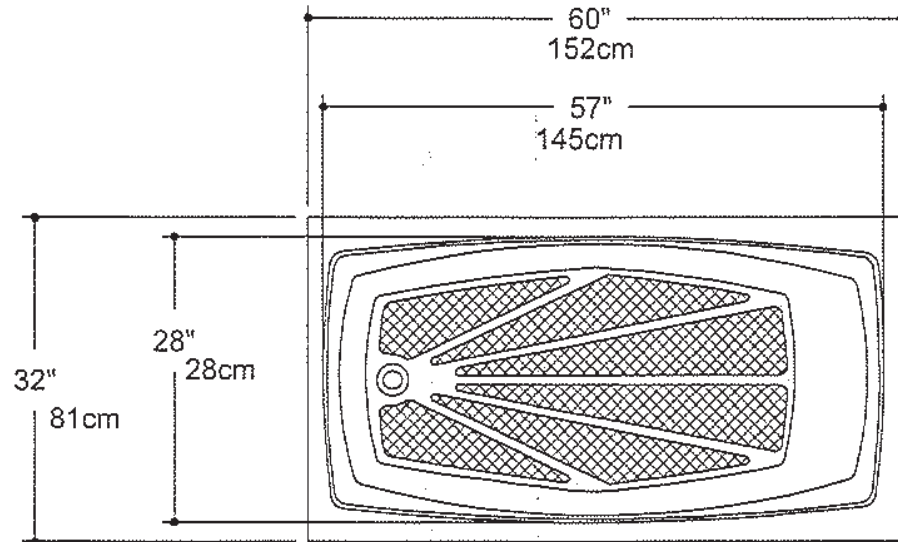

SPECIFICATION DRAWING

TUB

MK 35