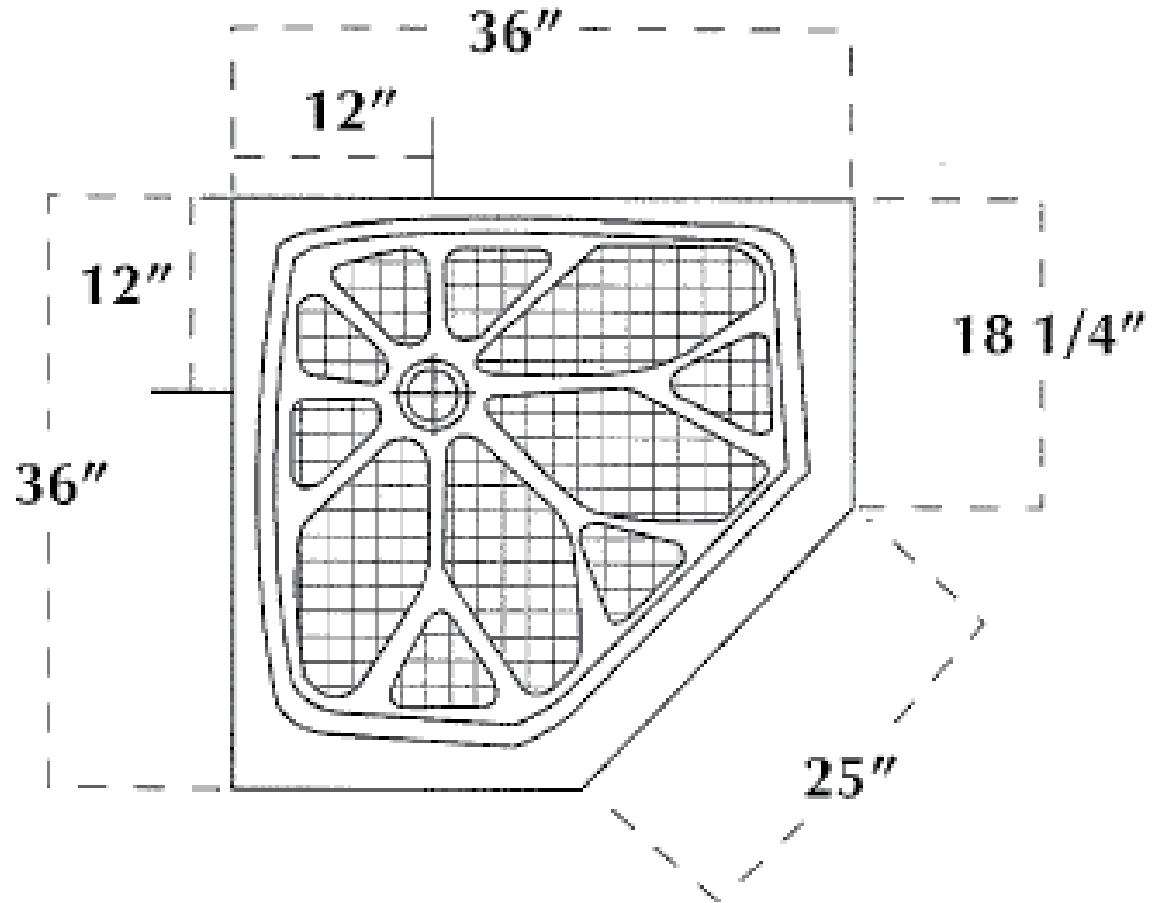

SPECIFICATION DRAWING

CORNER SHOWER PAN

36" NEO ANGLE CORNER PAN