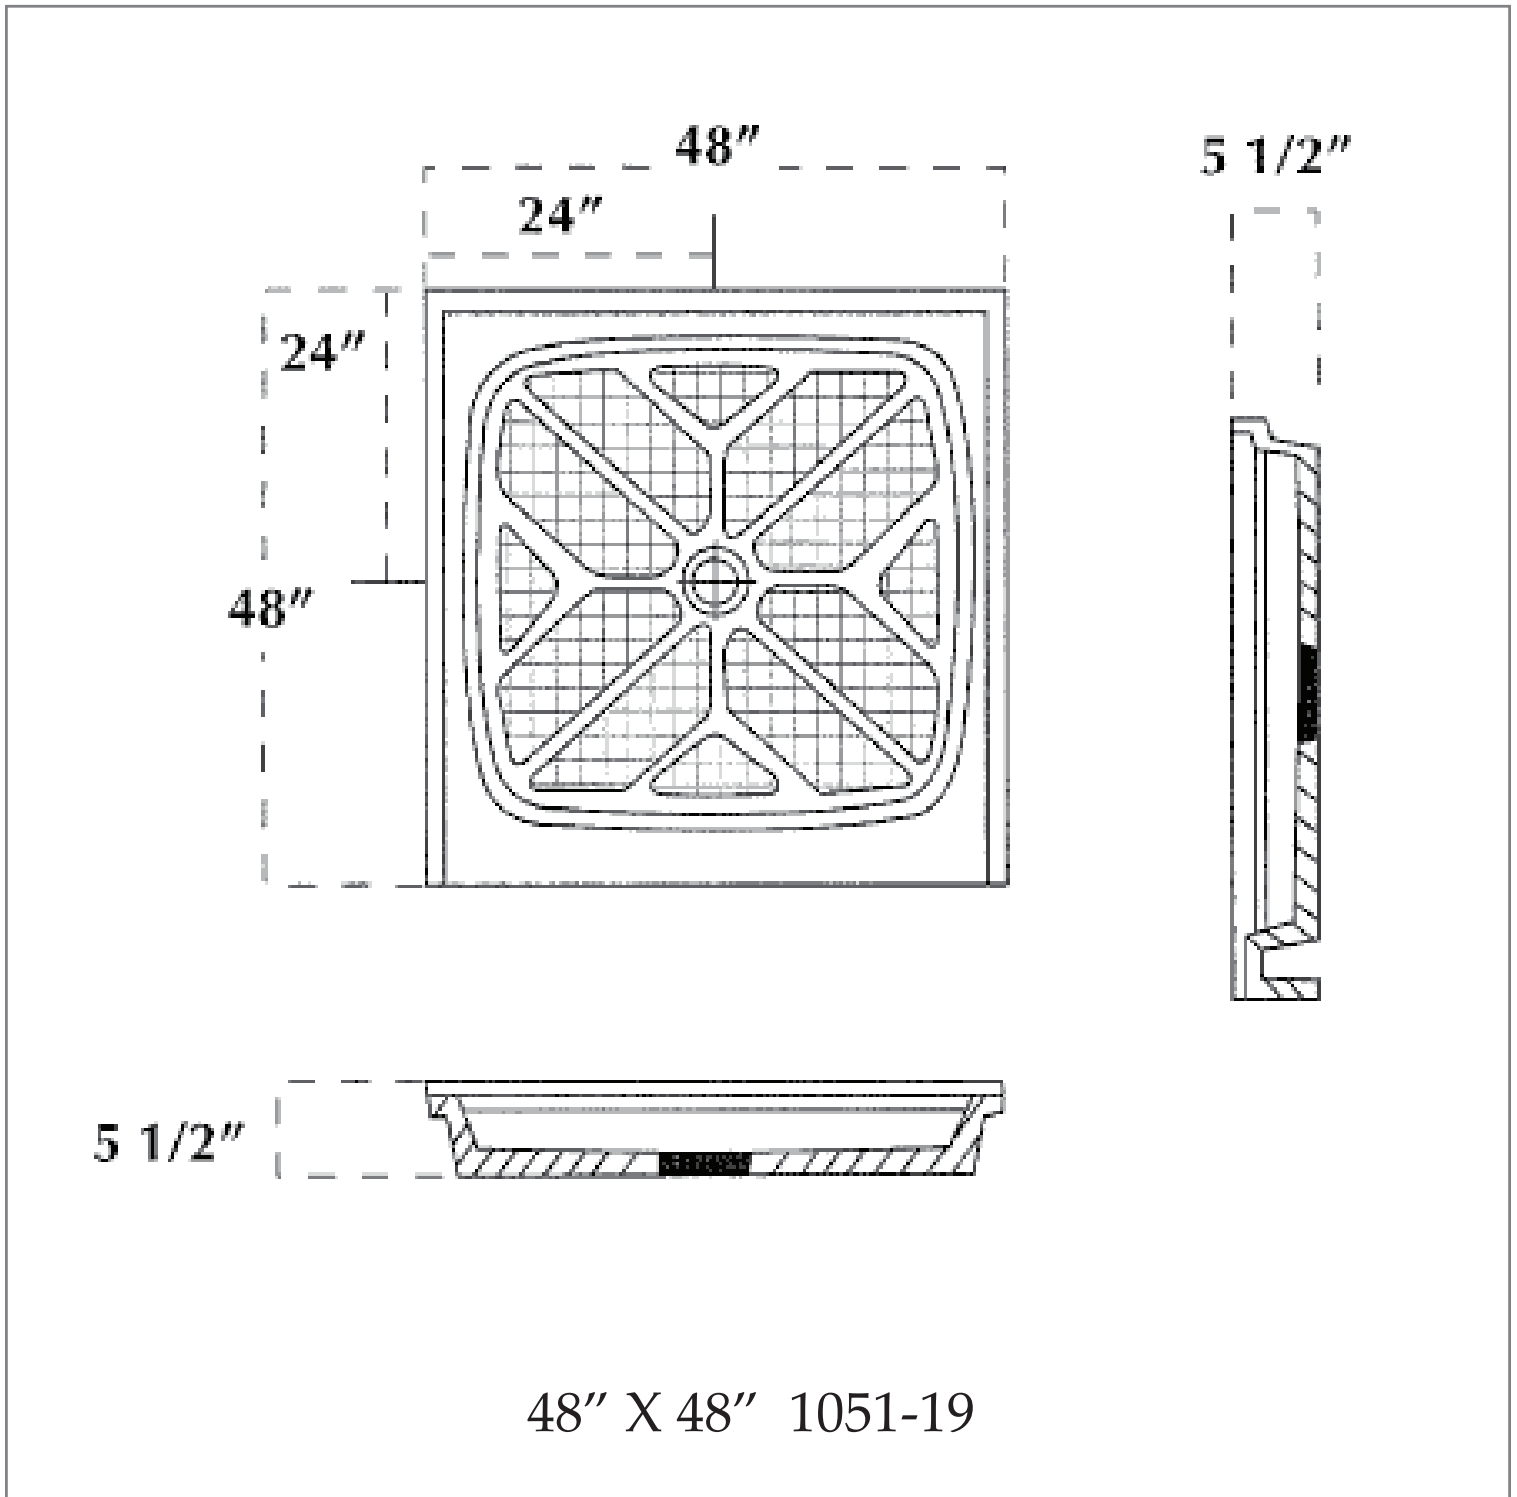

SPECIFICATION DRAWING

SHOWER PAN

48" X 48" 1051-19