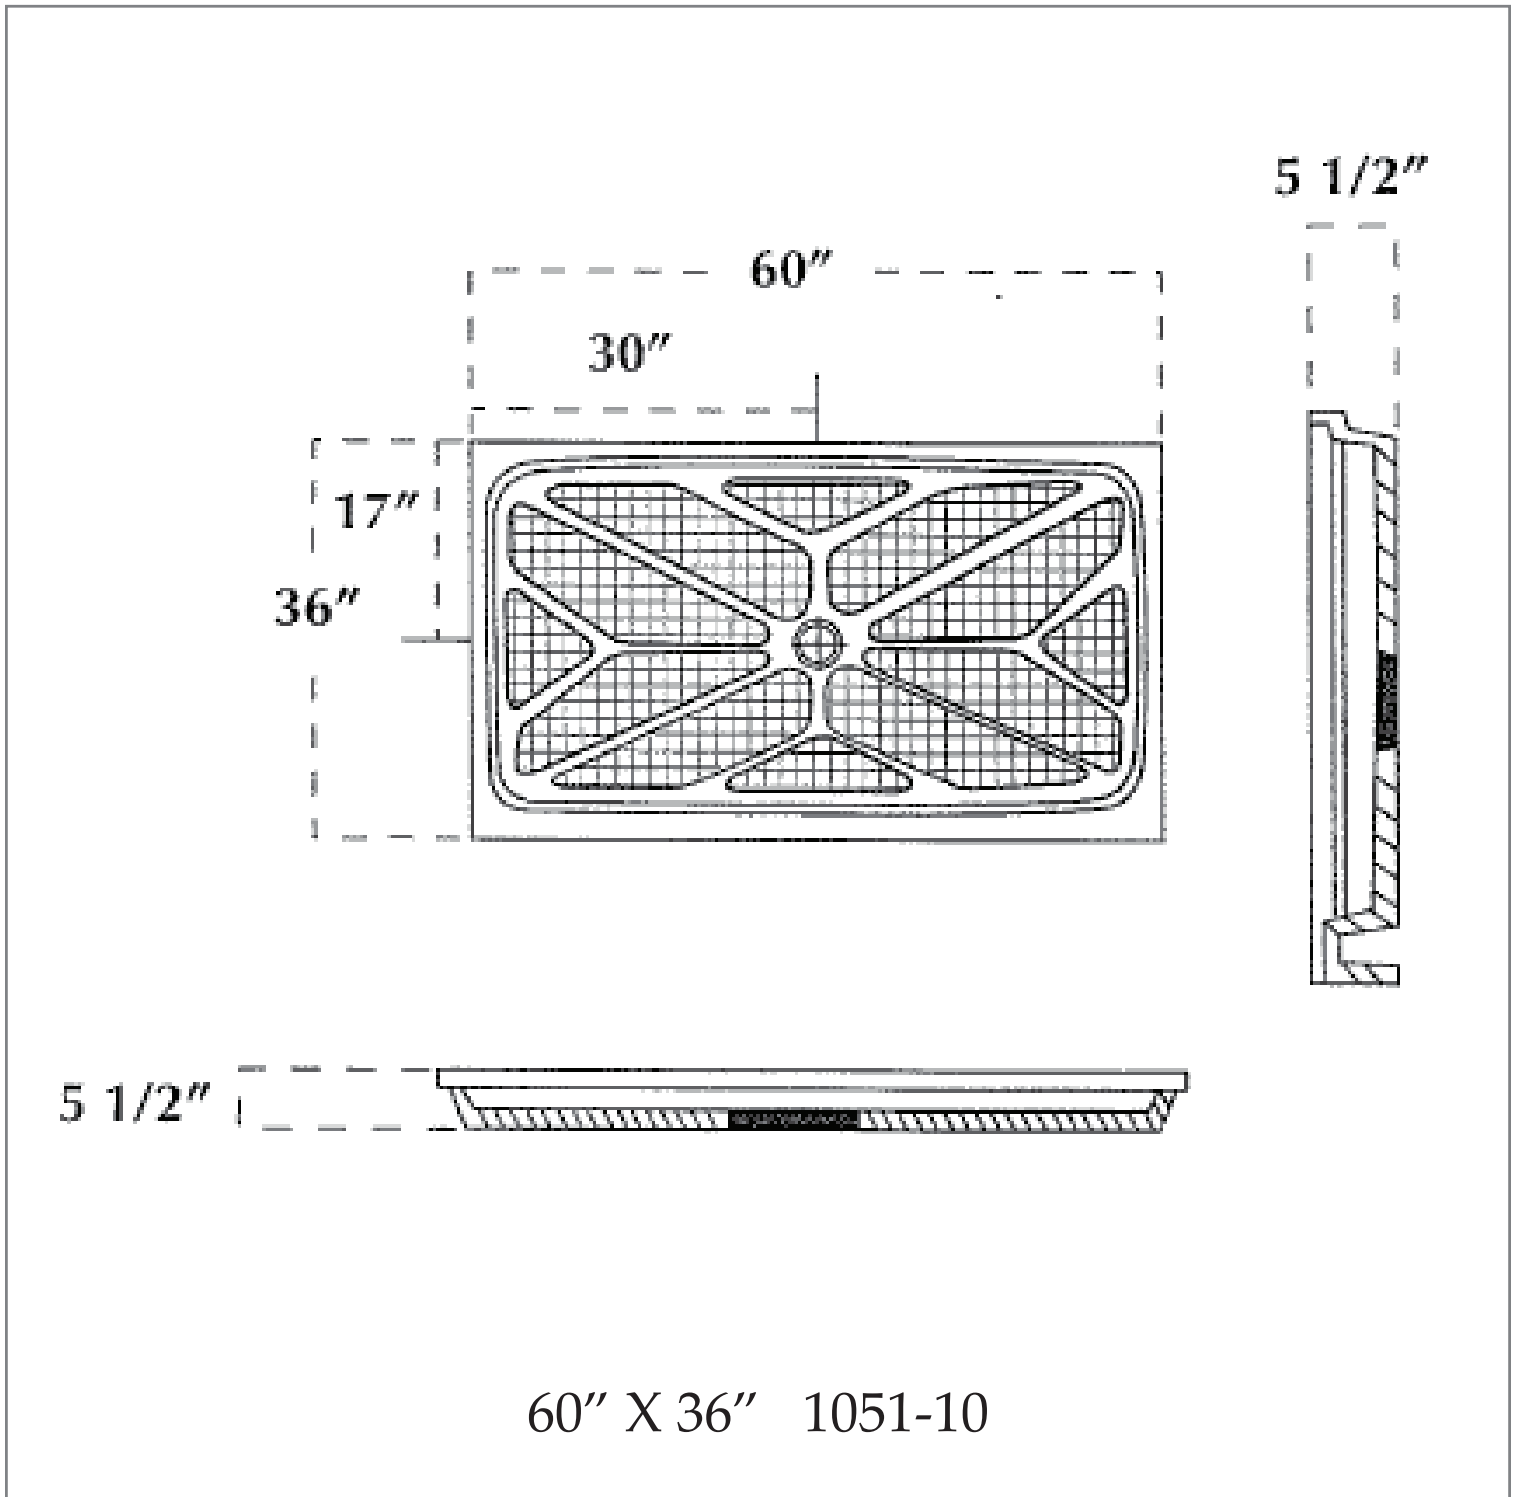

SPECIFICATION DRAWING

SHOWER PAN

60" X 36" 1051-10