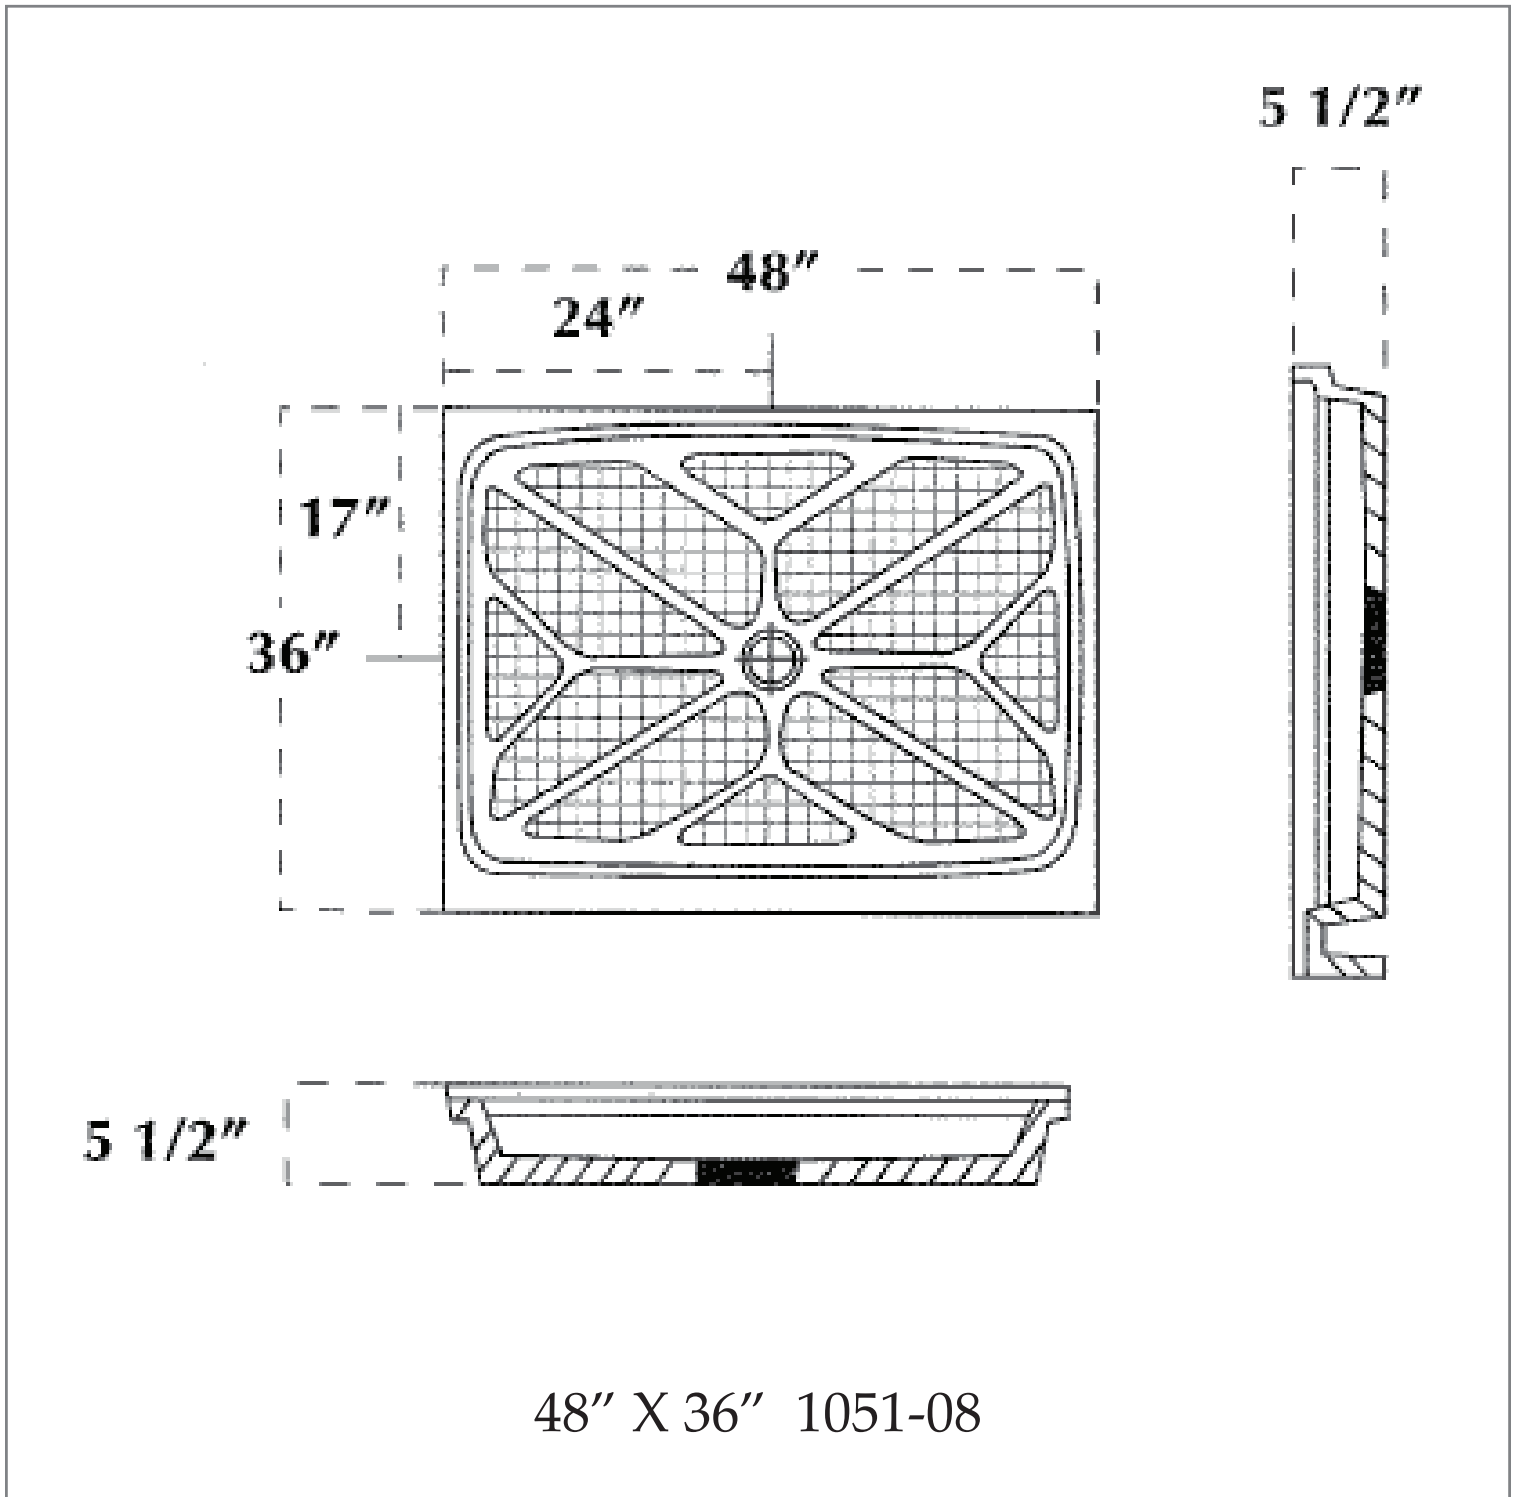

SPECIFICATION DRAWING

SHOWER PAN

48" X 36" 1051-08