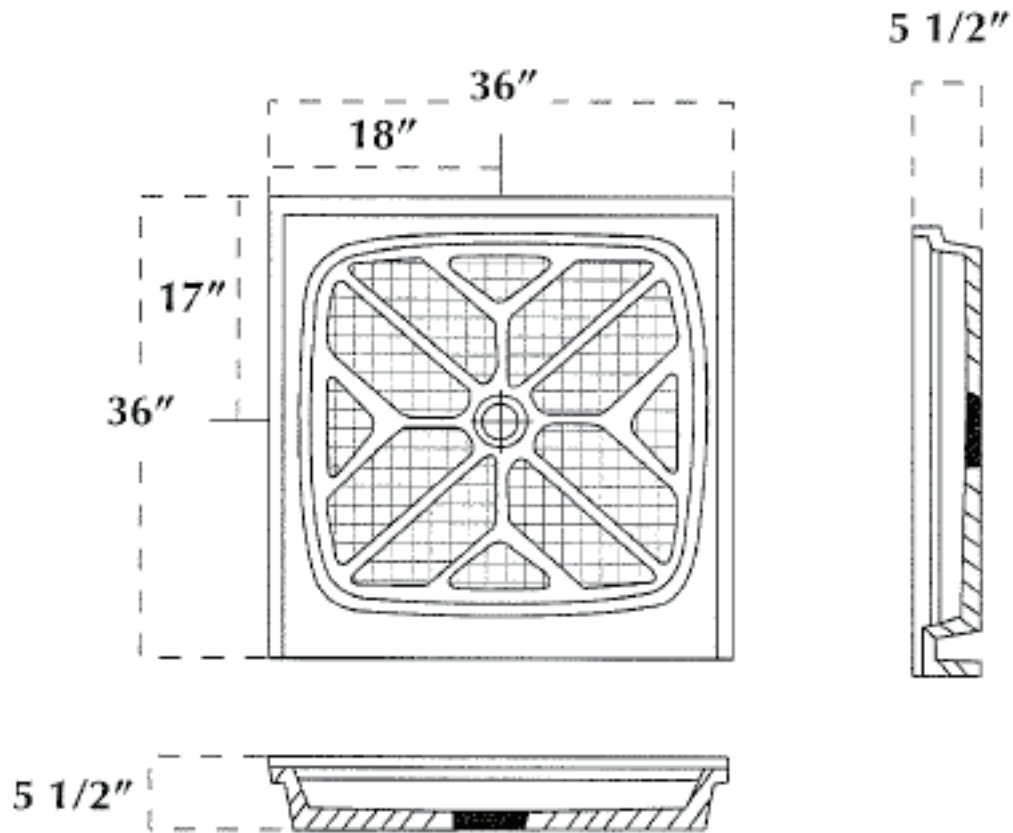

SPECIFICATION DRAWING

SHOWER PAN

36" X 36" 1051-06