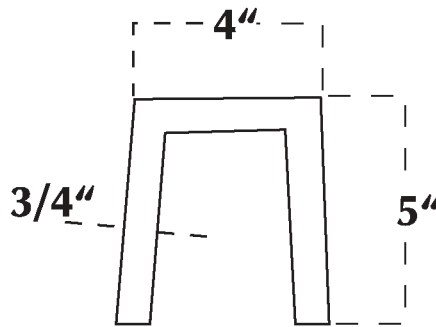

SPECIFICATION DRAWING

Universal Shower Threshold

**end view of
threshold**

UNIVERSAL SHOWER THRESHOLD

For Use With Universal Pan

- Custom Size -