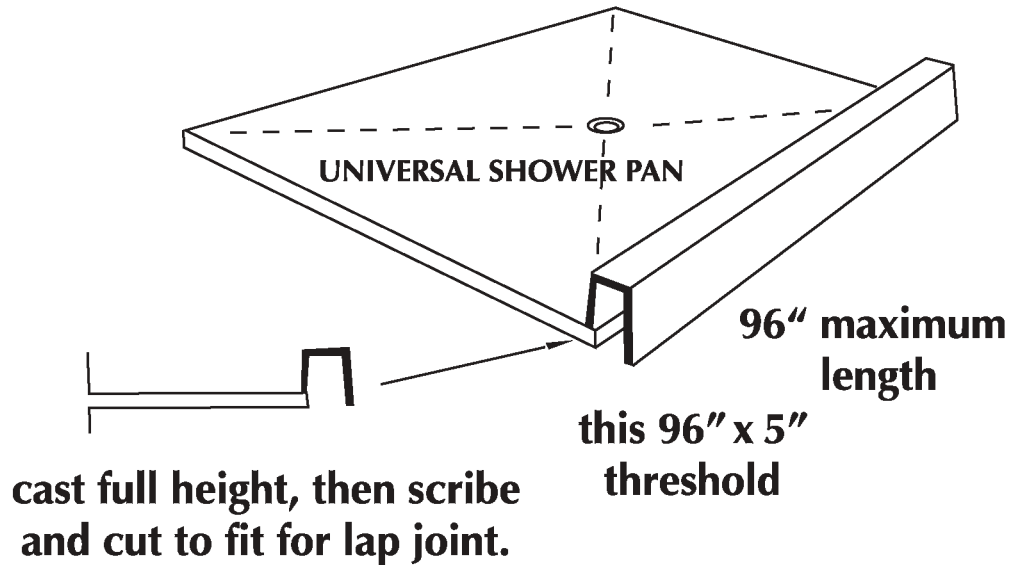

SPECIFICATION DRAWING

Universal Shower Threshold

**end view of
threshold**

UNIVERSAL SHOWER THRESHOLD

For Use With Universal Pan

- Custom Size -