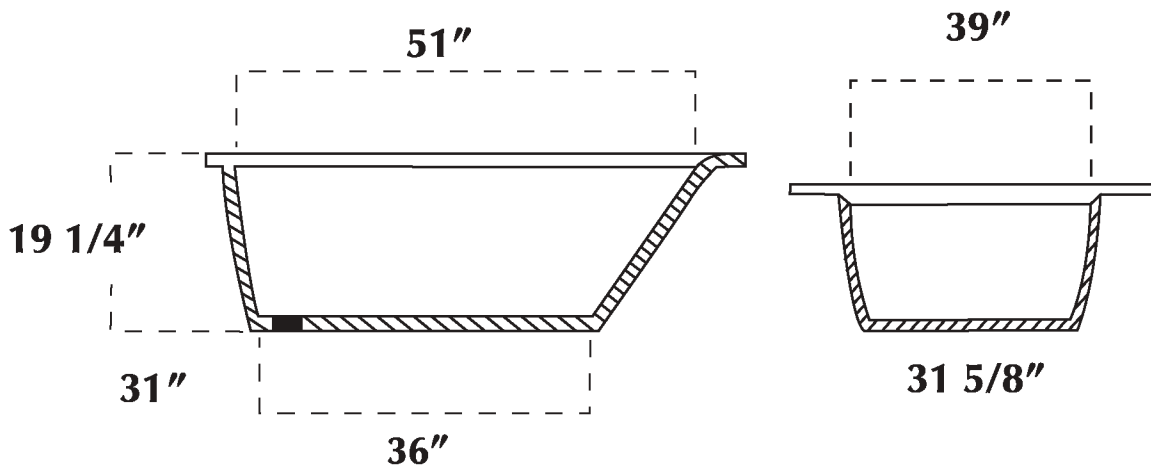

SPECIFICATION DRAWING

TUB MK 27

10" Drain Center

MK 27