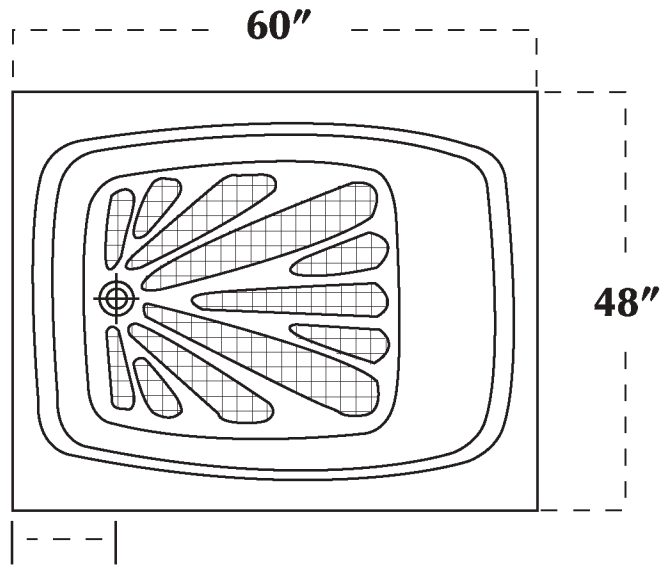

SPECIFICATION DRAWING

TUB MK 27

10" Drain Center

MK 27