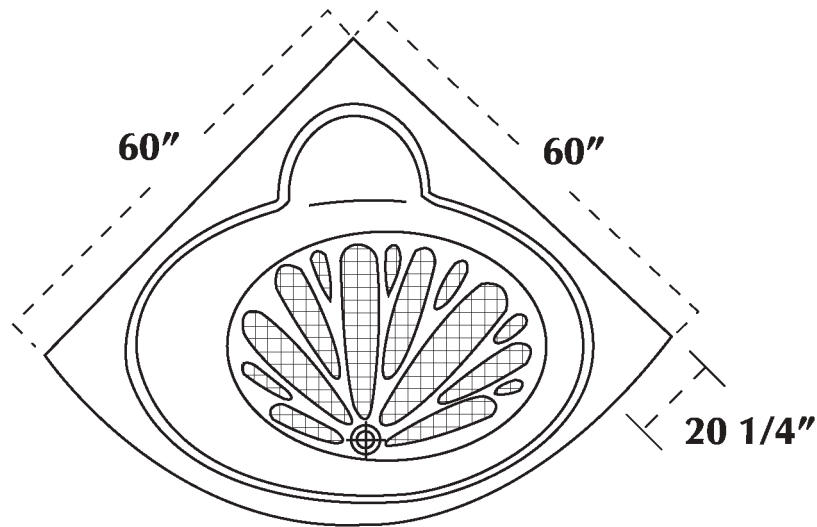

SPECIFICATION DRAWING

TUB MK 26 CORNER

11 1/2" Drain Center

11 1/2" Drain Center

MK 26 CORNER