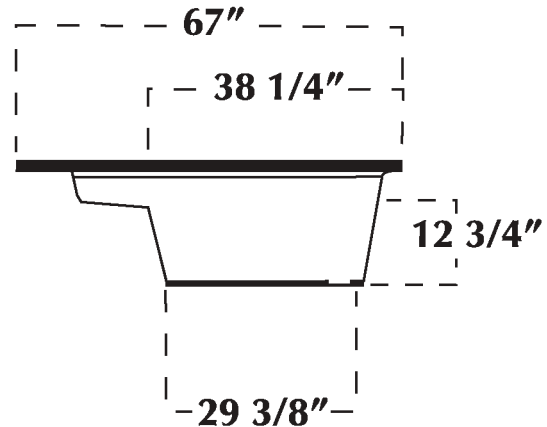

SPECIFICATION DRAWING

TUB MK 26 CORNER

11 1/2" Drain Center

11 1/2" Drain Center

MK 26 CORNER