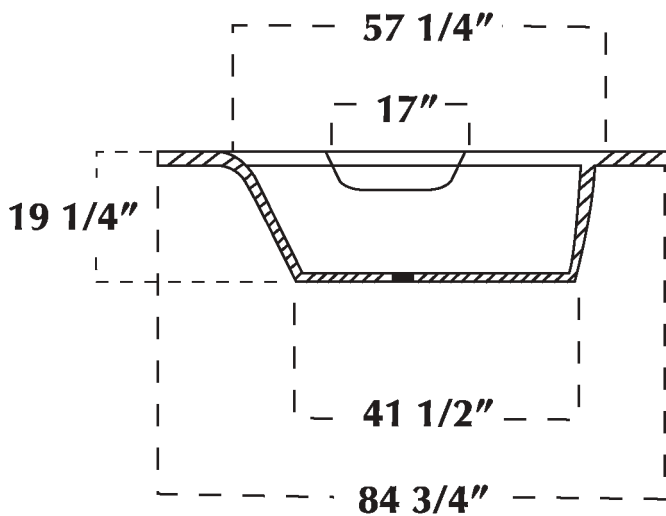

SPECIFICATION DRAWING

TUB MK 26 CORNER

11 1/2" Drain Center

11 1/2" Drain Center

MK 26 CORNER