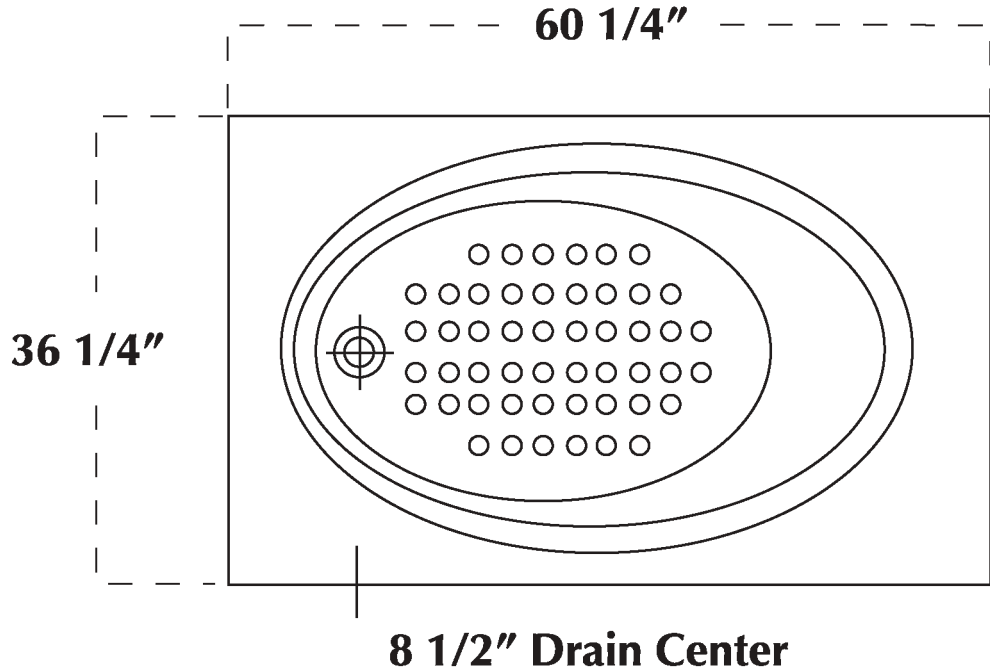

SPECIFICATION DRAWING

TUB MK 19

MK 19