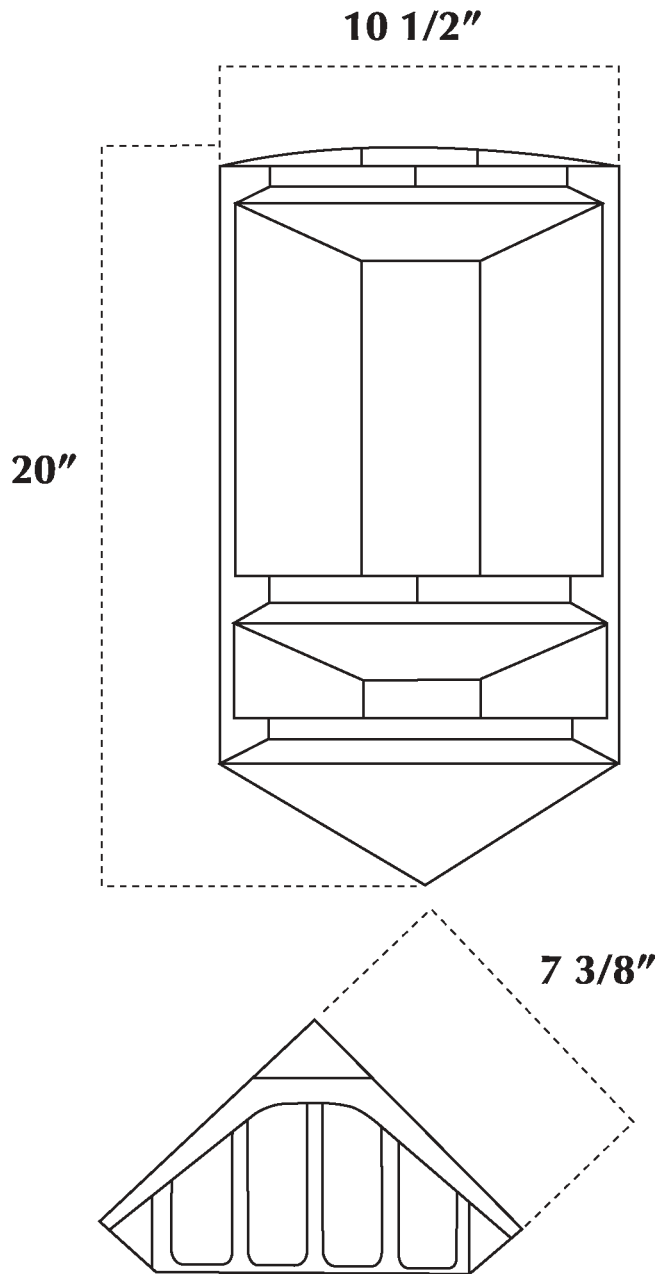

SPECIFICATION DRAWING

Soap/Shampoo Holder Corner Surface Mount

CORNER SOAP / SHAMPOO HOLDER