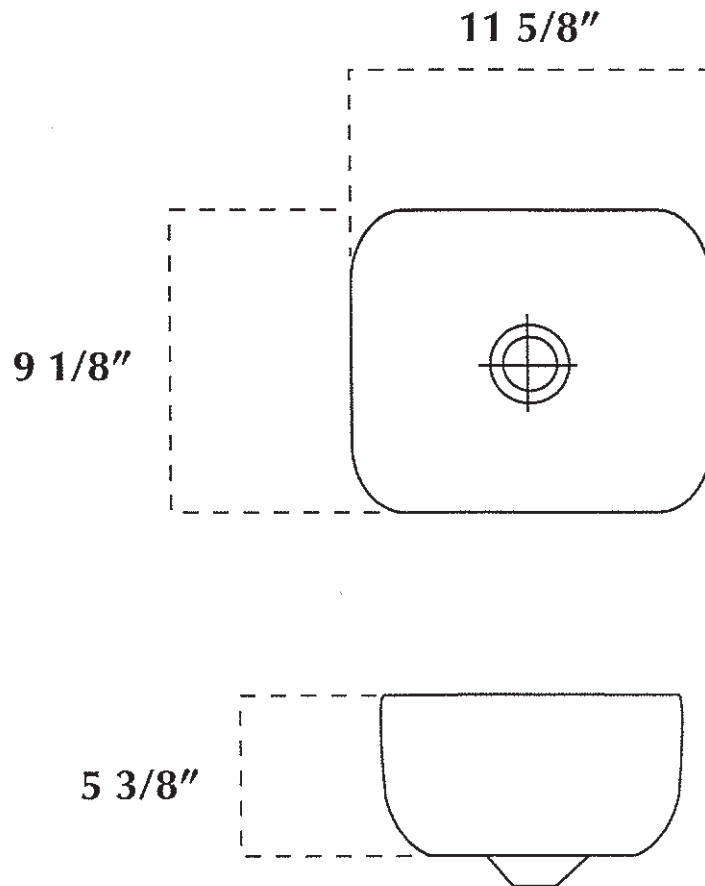

SPECIFICATION DRAWING

Sink Bar with No Overflow

SINK BAR

No Overflow

Only available with a kitchen drain 3 1/4" to accommodate a disposal.