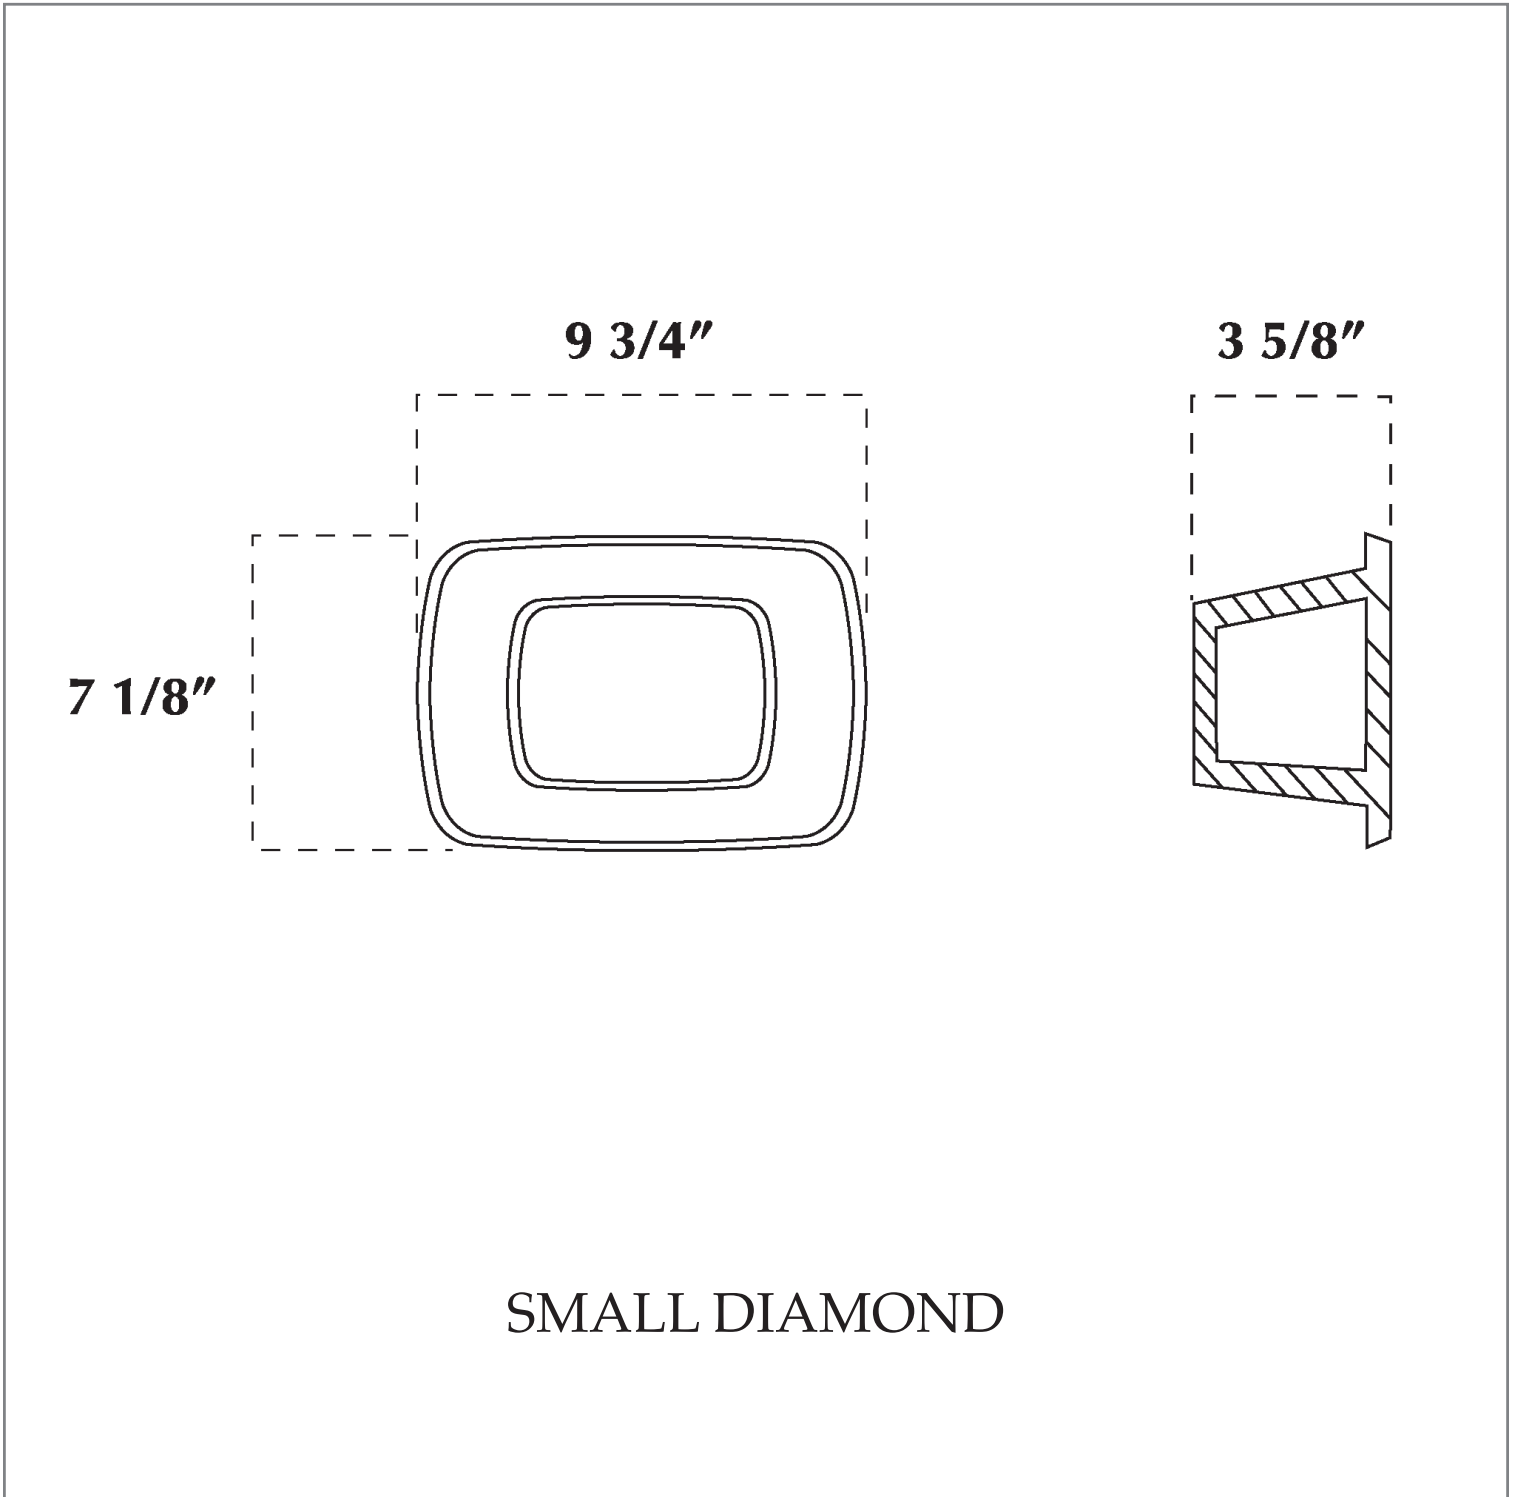

SPECIFICATION DRAWING

Shower Caddy Small Diamond

SMALL DIAMOND