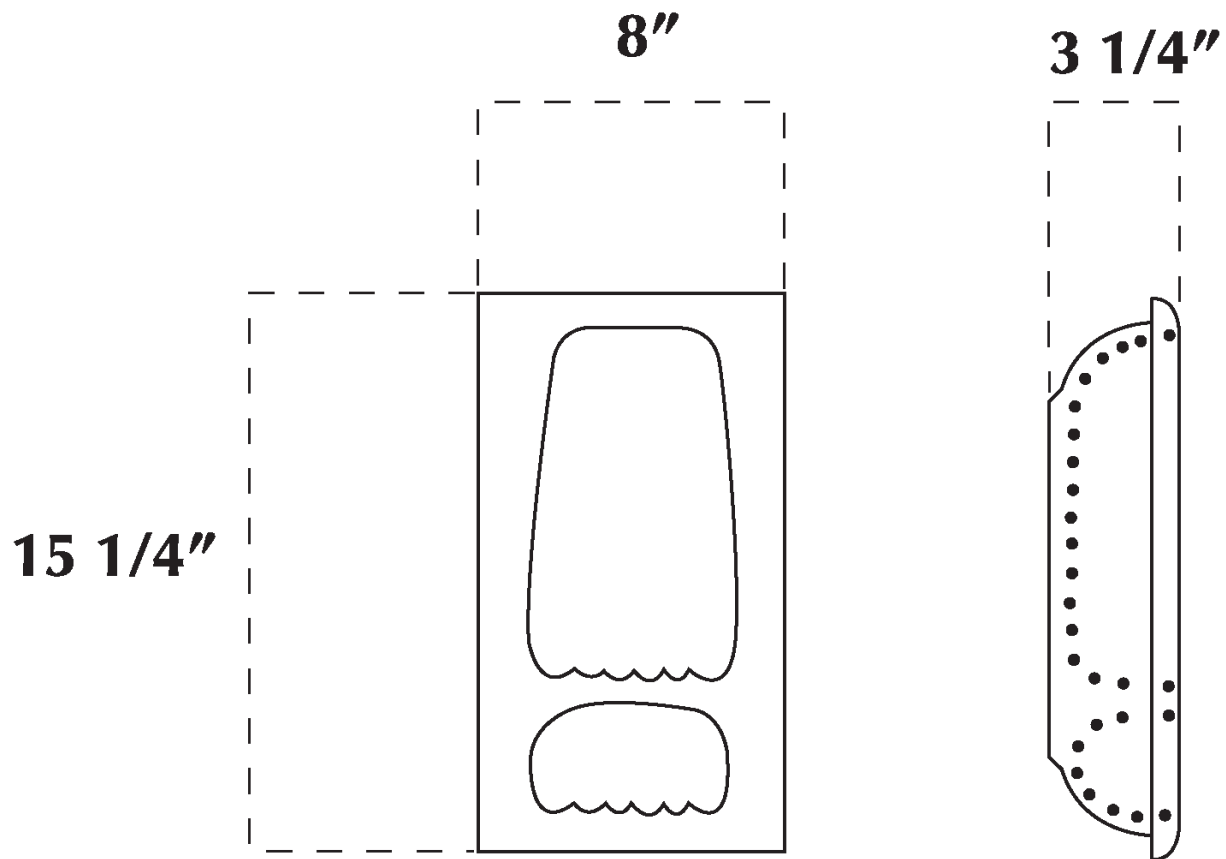

SPECIFICATION DRAWING

Shower Caddy Medium Sweetheart

MEDIUM SWEETHEART