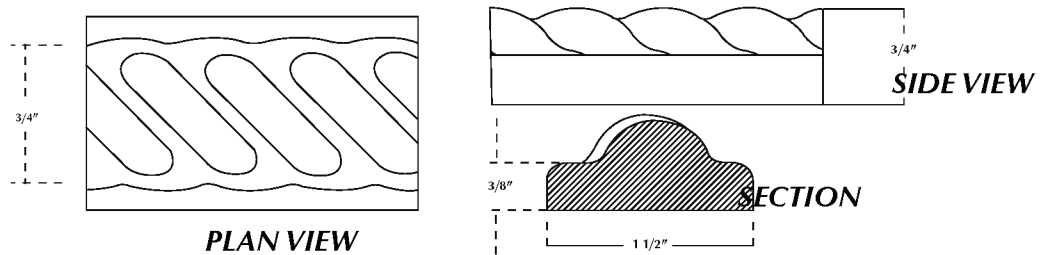

SPECIFICATION DRAWING

Molding Trim Rope

ITEM CODE: TRM-RP-A / STYLE "A" / SIZE 2 1/4 X 96

ITEM CODE: TRM-RP-B / STYLE "B" / SIZE 1 3/4 X 96

ITEM CODE: TRM-RP-C / STYLE "C" / SIZE 1 1/2 X 96

ROPE