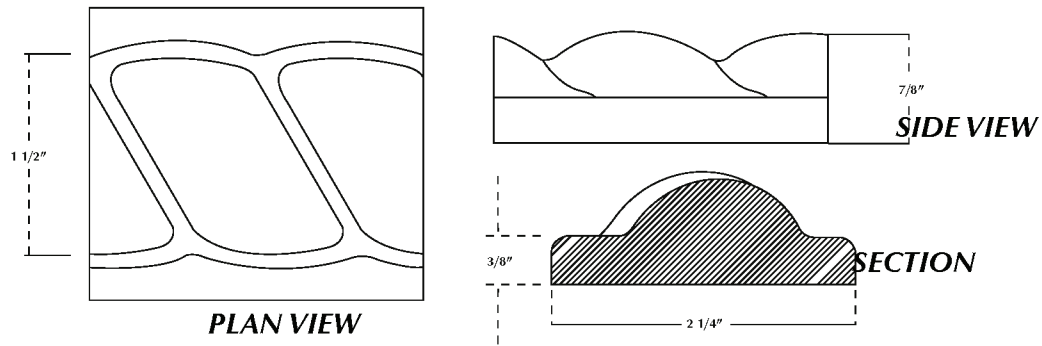

SPECIFICATION DRAWING

Molding Trim Rope

ITEM CODE: TRM-RP-A / STYLE "A" / SIZE 2 1/4 X 96

ITEM CODE: TRM-RP-B / STYLE "B" / SIZE 1 3/4 X 96

ITEM CODE: TRM-RP-C / STYLE "C" / SIZE 1 1/2 X 96

ROPE