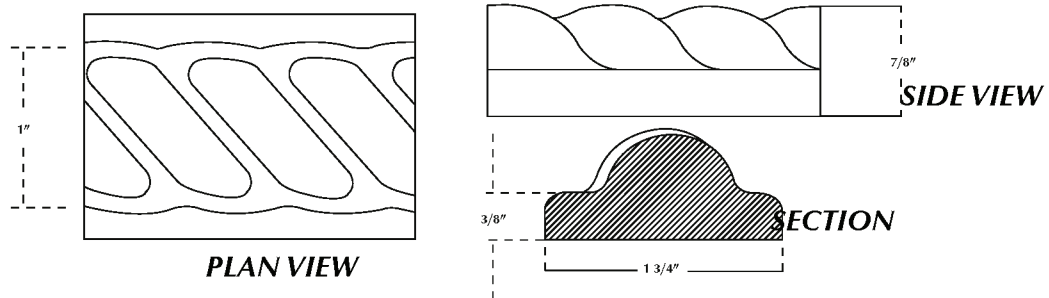

SPECIFICATION DRAWING

Molding Trim Rope

ITEM CODE: TRM-RP-A / STYLE "A" / SIZE 2 1/4 X 96

ITEM CODE: TRM-RP-B / STYLE "B" / SIZE 1 3/4 X 96

ITEM CODE: TRM-RP-C / STYLE "C" / SIZE 1 1/2 X 96

ROPE