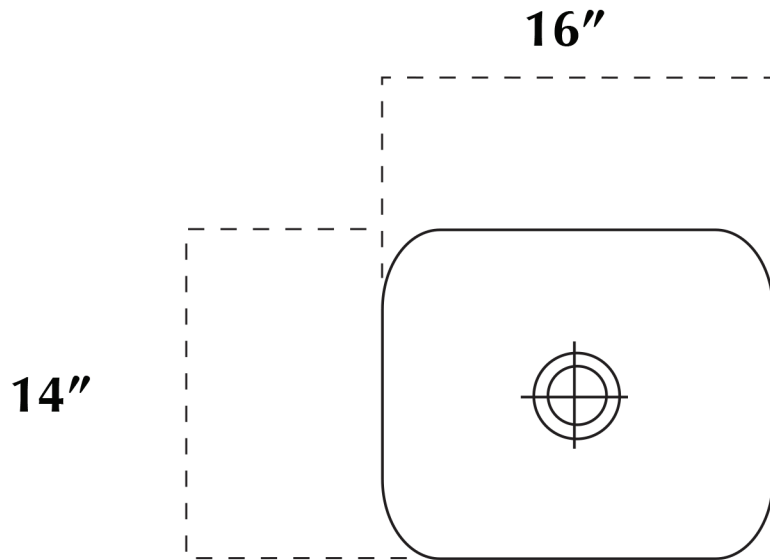

**SPECIFICATION DRAWING**

Large Sink Bar with No Overflow

**BAR SINK**

No Overflow

Only available with a kitchen drain 3 1/4" to accommodate a disposal.