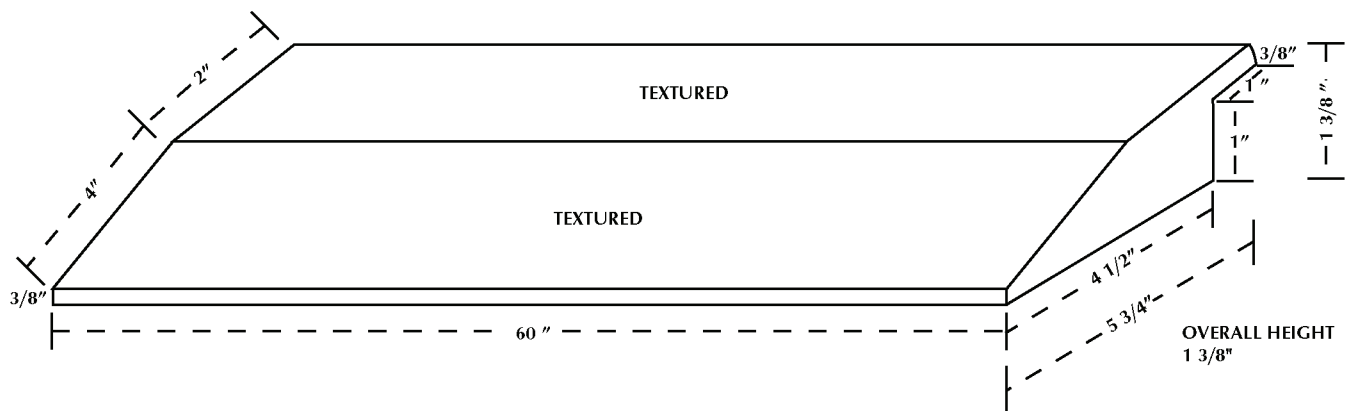

SPECIFICATION DRAWING

Handicap Shower Threshold

HANDICAP THRESHOLD FOR SHOWER - WHEEL CHAIR RAMP

60" IS MAXIMUM LENGTH AVAILABLE

HANDICAP SHOWER THRESHOLD