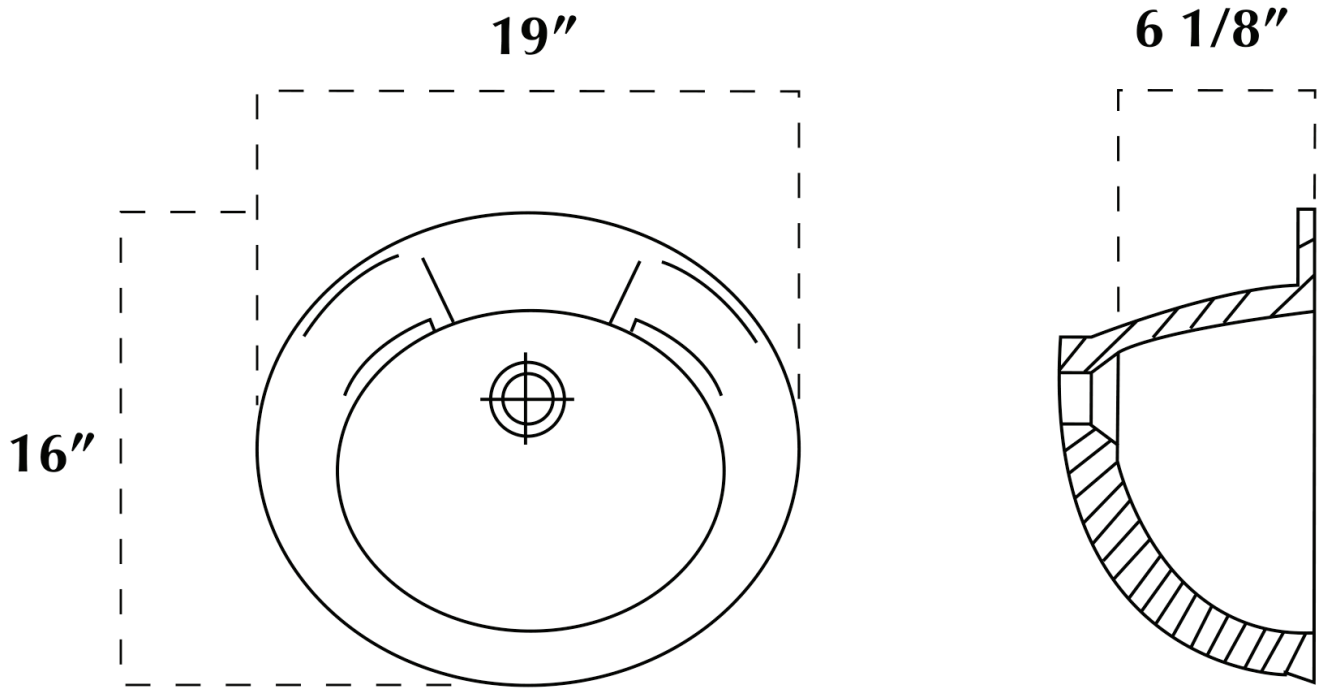

SPECIFICATION DRAWING

Drop-In Bowl Oval with Soap Dish

OVAL WITH SOAP DISH 19" x 16"

With Overflow