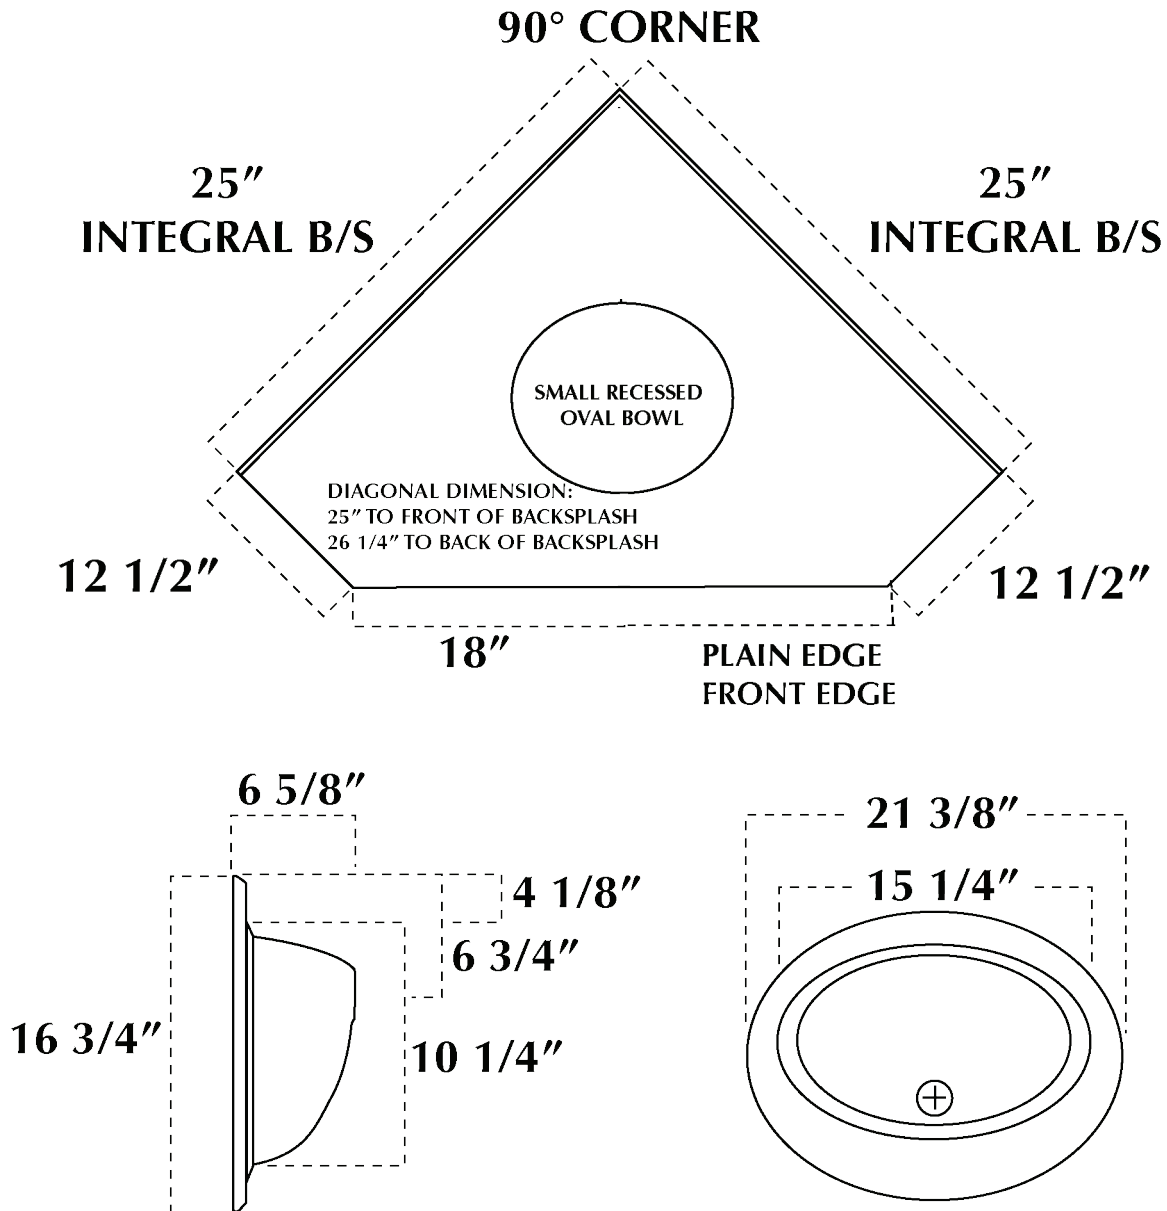

SPECIFICATION DRAWING

Corner Tops

CORNER TOPS

With integral backsplash in 25" x 25" size only. Call for other sizes.