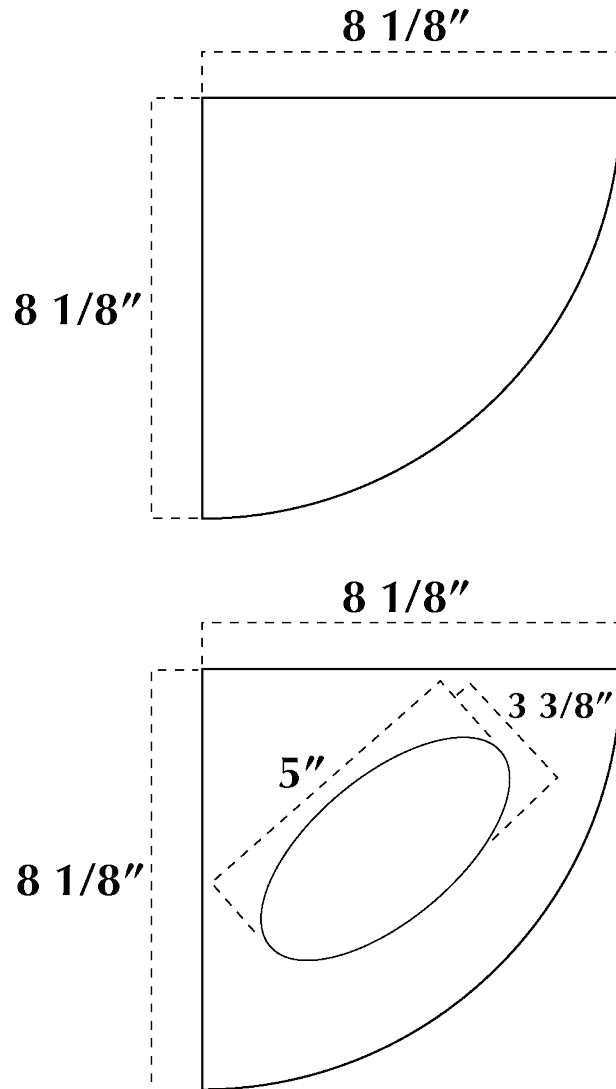

SPECIFICATION DRAWING

Corner Shower Shelf

CORNER SHOWER SHELF

Available with a soap depression $\frac{3}{4}$ " thick

Diagonal measurement $7 \frac{7}{8}$ "