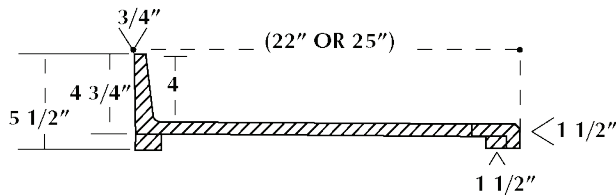

## SPECIFICATION DRAWING

### 1.5" Thick Edge Profile

#### 1.5" BEVELED EDGE

**AVAILABLE OPTIONS:**

**INTEGRAL 4" HIGH BACK SPLASH IN 22" & 25" DEPTH**  
**OTHER DEPTHS AVAILABLE WITH LOOSE BACK SPLASHES**  
**MAXIMUM LENGTH 120"**

#### 1.5" BULL NOSE EDGE

**AVAILABLE OPTIONS:**

**INTEGRAL 4" HIGH BACK SPLASH IN 22" ONLY**  
**OTHER DEPTHS AVAILABLE WITH LOOSE BACK SPLASHES**  
**MAXIMUM LENGTH 120"**