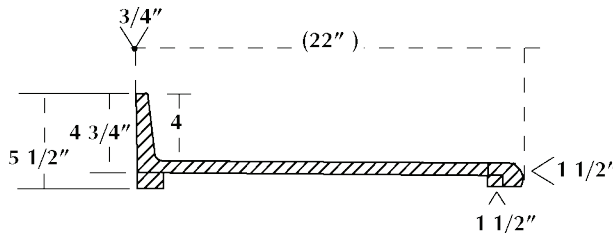

#### 1.5" BEVELED EDGE

**AVAILABLE OPTIONS:**

**INTEGRAL 4" HIGH BACK SPLASH IN 22" & 25" DEPTH**  
**OTHER DEPTHS AVAILABLE WITH LOOSE BACK SPLASHES**  
**MAXIMUM LENGTH 120"**

#### 1.5" BULL NOSE EDGE

**AVAILABLE OPTIONS:**

**INTEGRAL 4" HIGH BACK SPLASH IN 22" ONLY**  
**OTHER DEPTHS AVAILABLE WITH LOOSE BACK SPLASHES**  
**MAXIMUM LENGTH 120"**

#### 1.5" OGEE EDGE

**AVAILABLE OPTIONS:**

**INTEGRAL 4" HIGH BACK SPLASH IN 22" ONLY**  
**OTHER DEPTHS AVAILABLE WITH LOOSE BACK SPLASHES**  
**MAXIMUM LENGTH 120"**