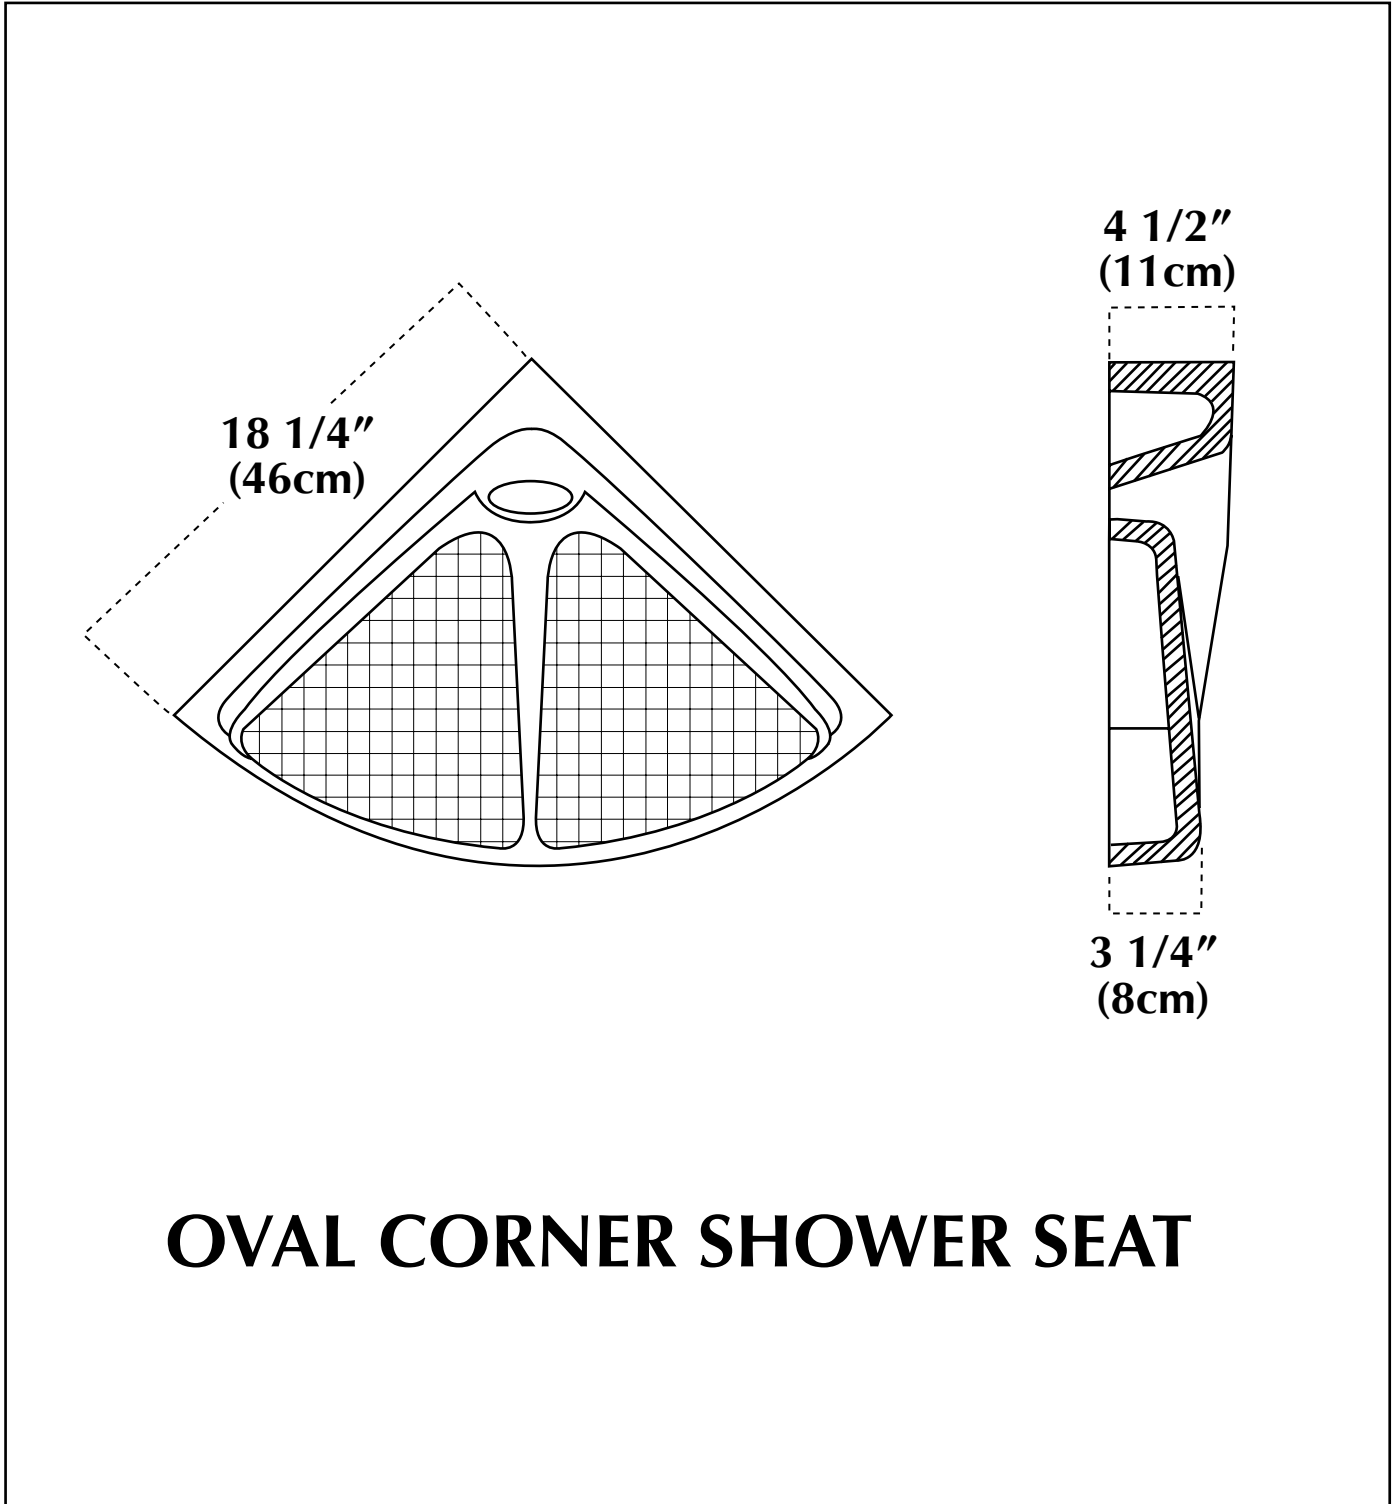

SPECIFICATION DRAWING

CORNER SHOWER SEAT

OVAL CORNER SHOWER SEAT