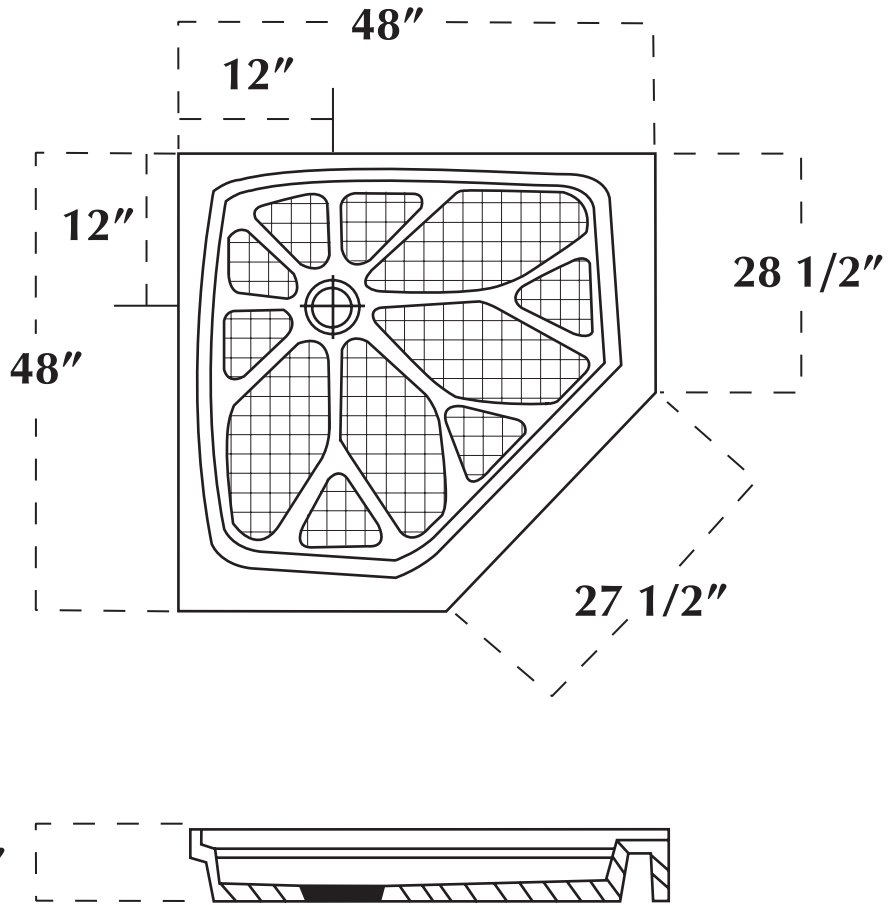

Shower Pan **48-CORNER**

48-CORNER PAN