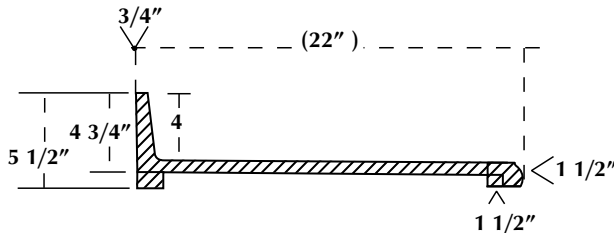

**SPECIFICATION DRAWING**

**1/2" THICK EDGE PROFILE**

**1.5" BEVELED EDGE**

**AVAILABLE OPTIONS:**

**INTEGRAL 4" HIGH BACK SPLASH IN 22" & 25" DEPTH**  
**OTHER DEPTHS AVAILABLE WITH LOOSE BACK SPLASHES**  
**MAXIMUM LENGTH 120"**

**1.5" BULL NOSE EDGE**

**AVAILABLE OPTIONS:**

**INTEGRAL 4" HIGH BACK SPLASH IN 22" ONLY**  
**OTHER DEPTHS AVAILABLE WITH LOOSE BACK SPLASHES**  
**MAXIMUM LENGTH 120"**

**1.5" OGEE EDGE**

**AVAILABLE OPTIONS:**

**INTEGRAL 4" HIGH BACK SPLASH IN 22" ONLY**  
**OTHER DEPTHS AVAILABLE WITH LOOSE BACK SPLASHES**  
**MAXIMUM LENGTH 120"**