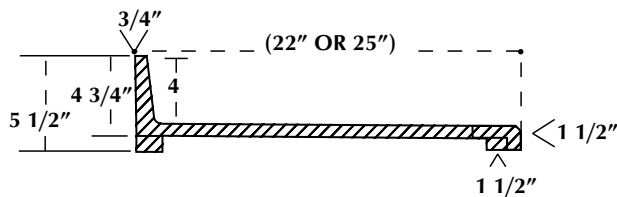

**SPECIFICATION DRAWING**

**1/2" THICK EDGE PROFILE**

**1.5" BEVELED EDGE**

**AVAILABLE OPTIONS:**

**INTEGRAL 4" HIGH BACK SPLASH IN 22" & 25" DEPTH**  
**OTHER DEPTHS AVAILABLE WITH LOOSE BACK SPLASHES**  
**MAXIMUM LENGTH 120"**

**1.5" BULL NOSE EDGE**

**AVAILABLE OPTIONS:**

**INTEGRAL 4" HIGH BACK SPLASH IN 22" ONLY**  
**OTHER DEPTHS AVAILABLE WITH LOOSE BACK SPLASHES**  
**MAXIMUM LENGTH 120"**

**1.5" OGEE EDGE**

**AVAILABLE OPTIONS:**

**INTEGRAL 4" HIGH BACK SPLASH IN 22" ONLY**  
**OTHER DEPTHS AVAILABLE WITH LOOSE BACK SPLASHES**  
**MAXIMUM LENGTH 120"**