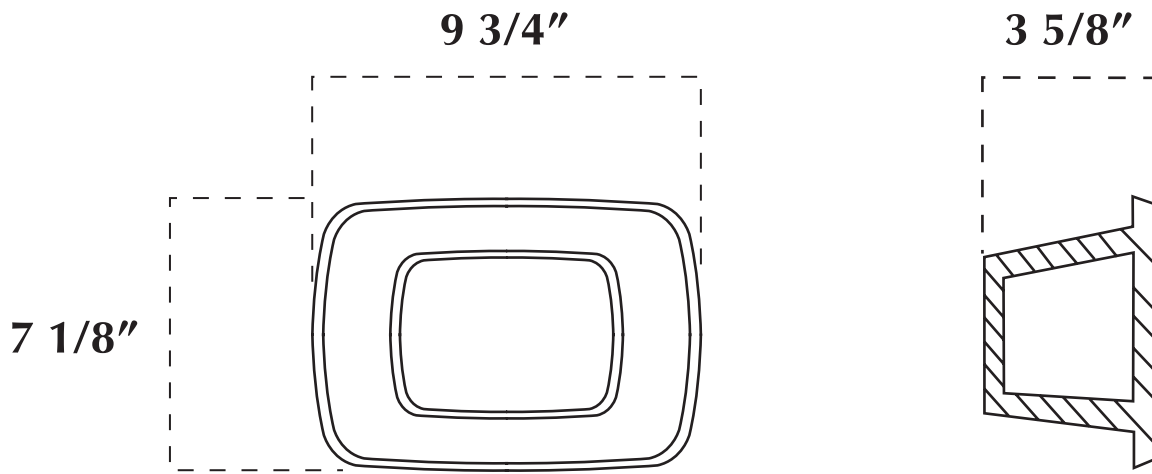

Recessed Shower Caddy **SMALL DIAMOND**

SMALL-DIAMOND