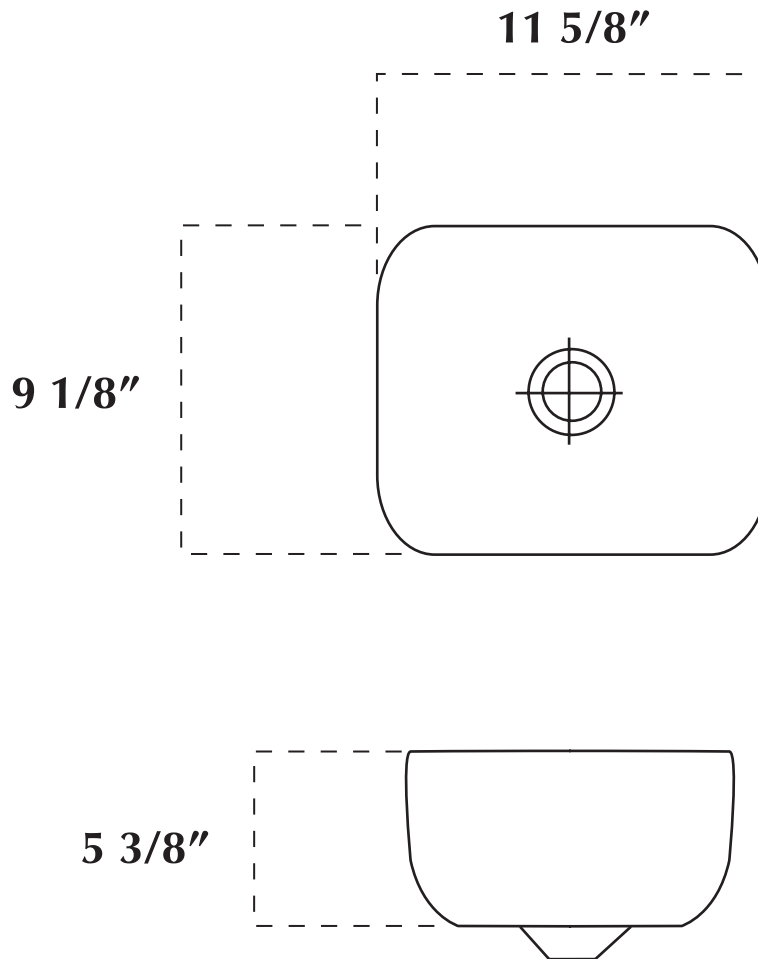

Sink **BAR WITH NO OVERFLOW**

BAR SINK
NO OVERFLOW

Two drain sizes are available - specify when ordering.
Bathroom drain 1 3/4" for typical applications.
Kitchen drain 3 1/4" to accommodate a disposal.